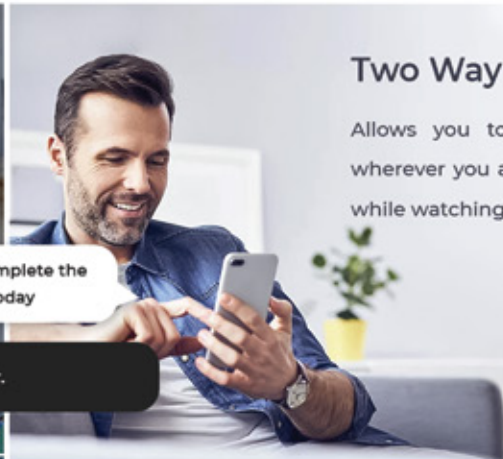

4G Connect

Hixecure camera does not even need to be installed; all you need to do is mount it plug it in, connect to the 4G network, and you are ready to go.

Supports all Indian 4G sim cards:

Others

Coloured Night View

Use a MicroSd Card to record your video; It can support up to 256GB of data.

Team, please complete the hall portion by today

Ok, Sir.

Two Way Audio Communication

Allows you to communicate with your loved ones wherever you are, which includes using a phone to talk while watching a live video feed.