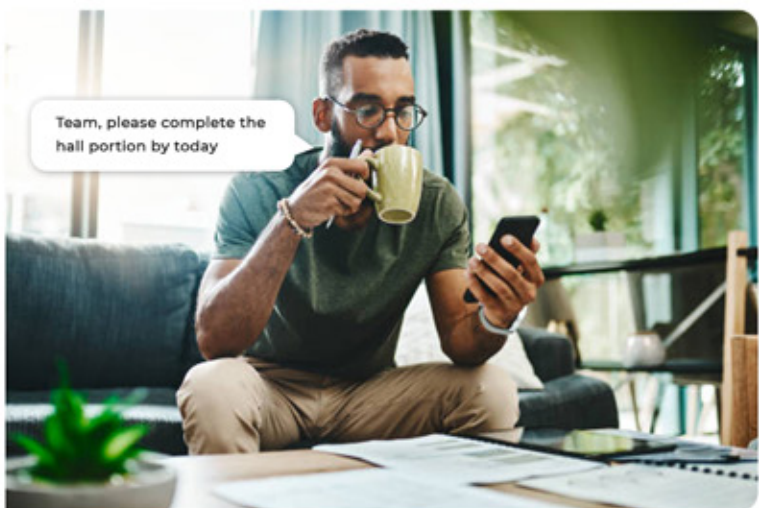

Product Feature

- 3MP+3MP, enjoy HD image.
- 2.8 inch Ball body, engineering plastic material, outdoor rainproof, stylish, beautiful and exquisite;
- Pan 350 °, Tilt 180 °, support 10 present position.
- WIFI connection, Scan the QR code to easily connect the camera to the network, simple and convenient operation.
- Comes with a hotspot connection, no network can also view and video playback.
- Support cloud storage and local TF card video storage, to ensure the safe storage of video data.
- Support MIC and speaker, Support two-way audio.
- Infrared white dual light design, support black and white and full color mode adjustable.
- Active defense, someone intruded into the guard area, human tracking, real-time pushing alarm information, equipment sound and light alarm.

SMART Wi-Fi PT (Dual Lens) CAMERA

Connect with Wi-Fi

WiFi version needs to connect WiFi signal to work, you can also connect AP hotspot without network.

IR Night Vision

Color Night Vision

Ok, Sir.

Team, please complete the hall portion by today